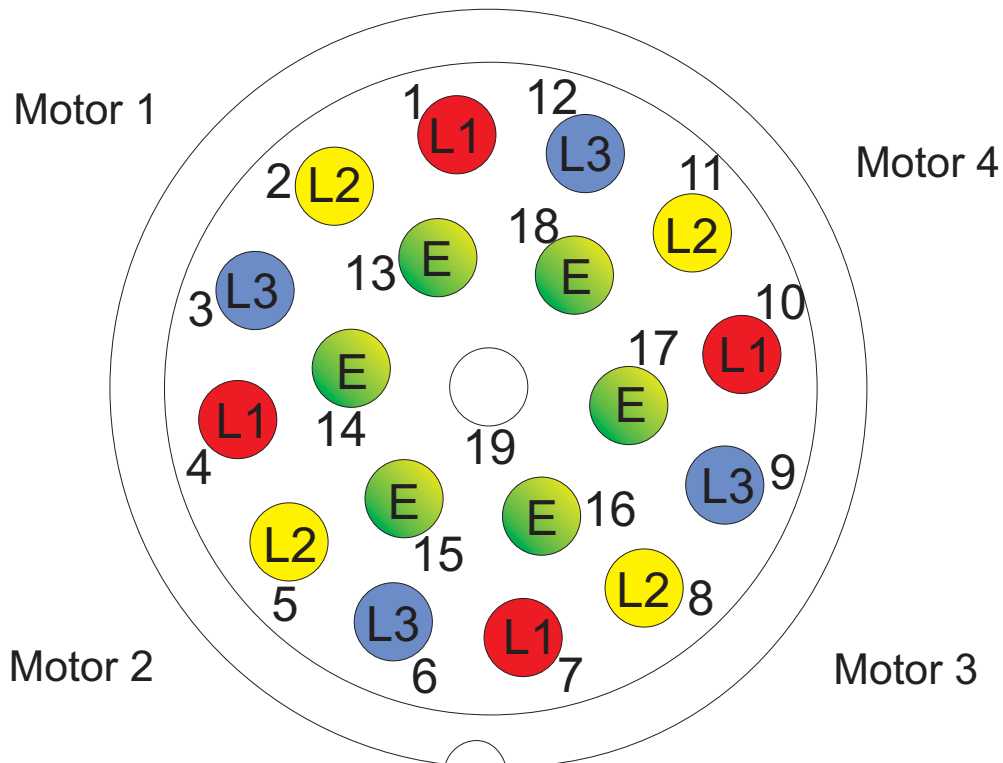

Mills & Douglas Building, Barrington Road
Orwell, Cambs, SG8 5QP, UK
Tel: +44 (0)1223 208183, Fax +44 (0)1223 208190
info@outboard.co.uk, www.outboard.co.uk

DM8 CHAIN HOIST CONTROLLER OUTLET TO MOTORS FEMALE 19 WAY SOCAPEX VIEW FROM FRONT

Motor 1 - Pin 1,2,3,13
Motor 2 - Pin 4,5,6,14
Motor 3 - Pin 7,8,9,15
Motor 4 - Pin 10,11,12,16