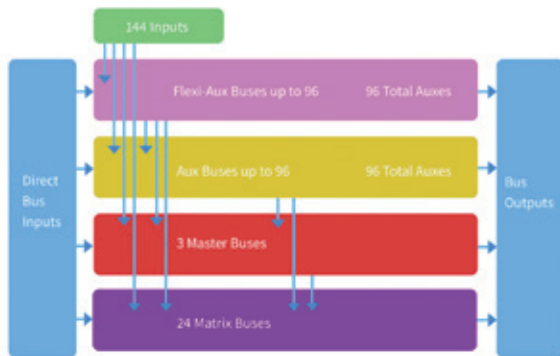

Key Features

- GRAVITON Processor
- 144 FLEX INPUTS
- 123 FLEX OUTPUTS (96 Aux + LRM + 24 Matrix)
- 624 Inputs / 654 Outputs via NETWORK CONNECTED I/O
- 96 AUXES
- 24 MATRICES
- 24 VCA
- 24 POP GROUPS
- 24 FX Slots up to 96 FX
- 128 Assignable Dynamics Processors (Dyn EQ / MB Comp)
- 16 INTO 12 SHOUT MIXER
- 5 TAP POINTS Per Channel
- DELAY COMPENSATION on ALL I/O
- Very Advanced OS and DREAMFLOW GUI
- Manchino Workflow for Setup Speed
- Built In AI Assist with Naming, EQ, Comp, Profiling
- Channel Pinning
- TRUE AUDITION - EQ Audition Through Monitor Bus
- Configurable Channel DSP Order
- 64 BIT FPGA PROCESSING w/GPU CoProcessing
- 40 18 Bit Color 240x240 Channel LCD's

Flexibus

HD Surface

- 21" Multi gesture Touch Screen
- One Shot Pot
- Channel Strip – Interpolated control
- Monitor Section

28 Faders/ Customisable placement

- Assignable controls
- Million Cycle fader
- Assignable Macros